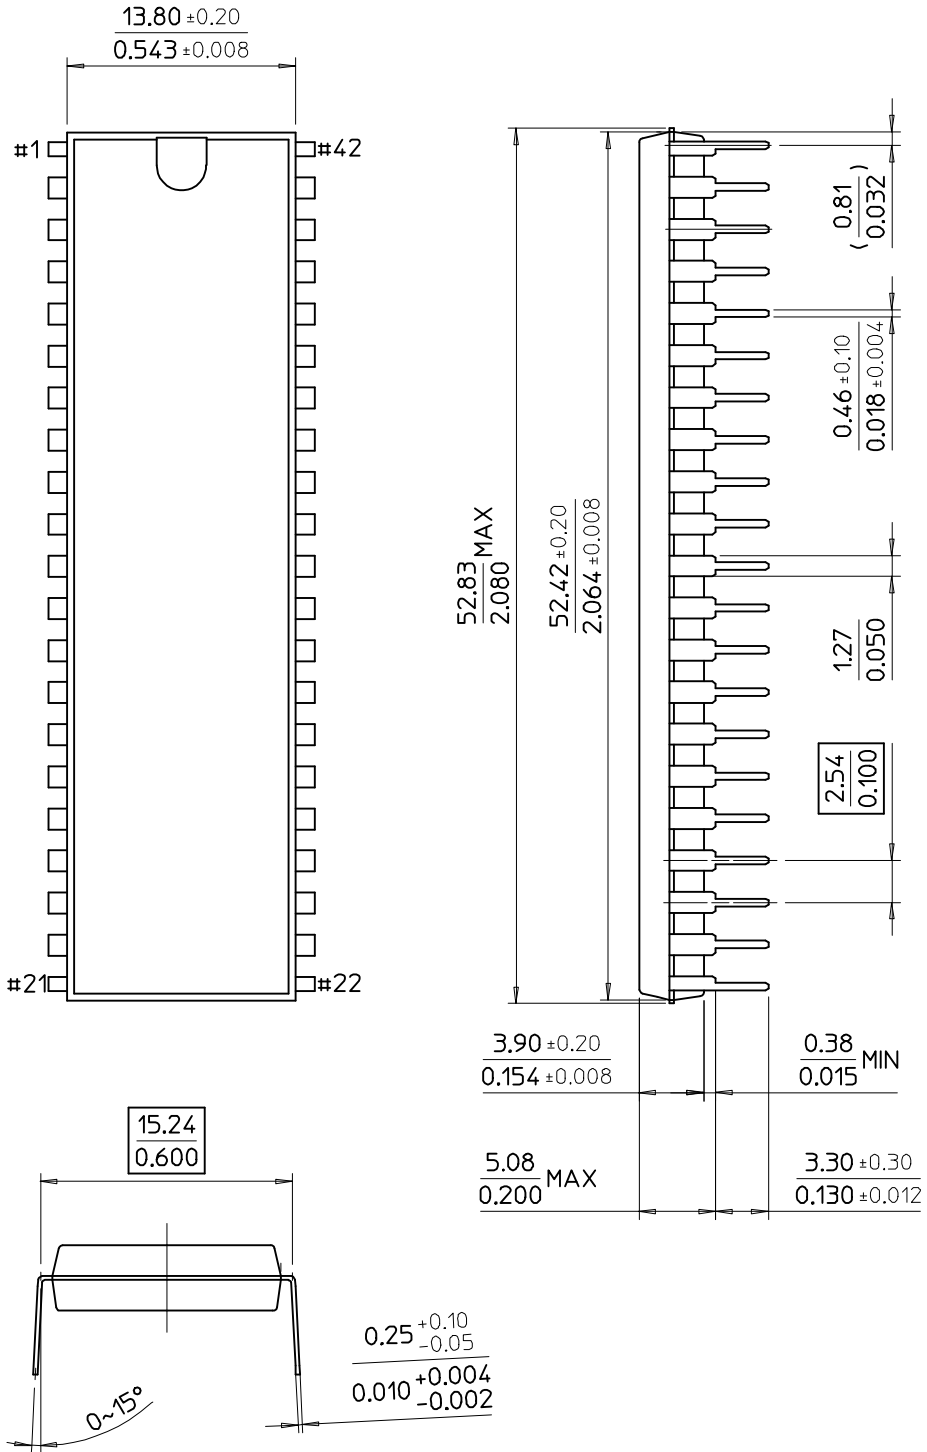

42-DIP-600B

Dimensions in Millimeters/inches

SAMSUNG ELECTRONICS CO.,LTD.